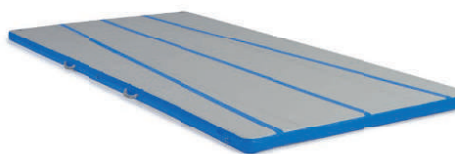

Airmat "Impuls Incline"

1740521

This unit has been developed to increase comfort for floor work, jumps, uneven bars and parallel bars. Enabling the gymnast to work more with their arms and legs, this 'incline' mat is inflatable and the pressure level is adjustable, allowing the gymnast to work harder whilst decreasing the stress on their joints. The unit has a similar shape to a springboard and is very light and stable, allowing gymnasts of all levels and disciplines to use it as a springboard for all apparatus.

General information and highlights:

- Inflates within seconds
- Light and easy to move
- Can be used for hand and foot work
 - An alternative to springboards and handspring vaults
- Easier on joints allowing the gymnast to train more often
- Very comfortable to use
 - Soft contact – high quality PVC – no "Phthalate"
 - Adjustable pressure
 - Can be attached to a springboard using straps – more comfortable to use
 - Anti-slip surface improves grip
- Increased opportunity to correct moves:
 - 3 horizontal lines and one vertical line facilitate correction by sight:
 - for the gymnast
 - for the trainer
- Can be used by all:
 - From beginners to experts
 - Suitable for both male and female gymnasts
 - Can be used for floor work and jumps but also as a springboard for uneven bars and parallel bars
- Comes with its own bag, two fastening straps and a repair kit

Airmat "Impuls board"
120x60x10cm (1740501)

Airmat "Impuls cylinder"
ø80x100cm (1740520)

Airmat " impuls floor – short"
200x100x10cm (1740511)

Airmat " impuls floor – long"
400x200x10cm (1740510)

Airtrack "Superior III",
10m (1740931)