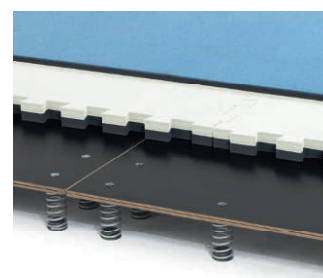

Competition Free Exercise Floor "Moscow"

1790750

FIG certified top competition free exercise floor. A unique concept with the new **Springs & Security System**. The newly designed high resistance sections, provided with high-resistance springs offer a floor with a dynamic and yet comfortable touch as never seen before.

Dynamics:

- A new spring system guarantees an optimal rebound.
- The high performance base of 12x12 m offers Increased comfort.
- A high quality foam layer for a fast respons.

Security:

- High quality finished water resistant coated plywood (FSC)
 - Resilient coupling strips, improved tongue and groove system, together with a system of 24 tension straps to lock the sections in their positions, provide a perfect homogeneity over the entire surface.
 - An intermediate layer of high quality foam provides progressive absorption qualities and guarantees the best comfort at landings.
 - Height 20 cm for a perfect integration in training halls.
 - Perfectly suitable for all ages and levels.
- A new product with exceptional rebound characteristics on the entire surface that allows all gymnasts to always find optimal conditions.

New spring system: evenly distributed dynamic properties on the entire floor surface.

Latest update: March 2016

Competition Free Exercise Floor "Moscow"

1790750

Technical details:

Reference number: 1790750

Dimensions:

- 14x14 m, dynamic surface.
- Competition area: 12x12 m.
- Height 20 cm.

Sections:

- Made of 15 mm high quality finished water resistant coated plywood (FSC).
- 74 sections: 50 pieces of 240x120 cm , 20 border sections of 240x100 cm, 4 sections of 100x100 cm.
- 2320 high quality tempered steel springs carefully positioned for optimal dynamic properties.
- Resilient coupling strips, improved tongue and groove system, together with a system of 24 tension straps to lock the sections in their positions, provide a perfect homogeneity over the entire surface.