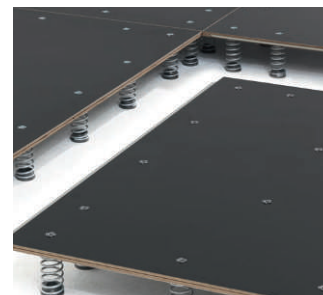

Competition Free Exercise Floor "Moscow"

1790750

FIG certified top competition free exercise floor. A unique concept with the new **Springs & Security System**. The newly designed high resistance sections, provided with high-resistance springs offer a floor with a dynamic and yet comfortable touch as never seen before.

Dynamics:

- A new spring system guarantees an optimal rebound.
- The high performance base of 12x12 m offers Increased comfort.
- A high quality foam layer for a fast respons.

Security:

- High quality finished water resistant coated plywood (FSC)
 - Resilient coupling strips, improved tongue and groove system, together with a system of 24 tension straps to lock the sections in their positions, provide a perfect homogeneity over the entire surface.
 - An intermediate layer of high quality foam provides progressive absorption qualities and guarantees the best comfort at landings.
 - Height 20 cm for a perfect integration in training halls.
 - Perfectly suitable for all ages and levels.
- A new product with exceptional rebound characteristics on the entire surface that allows all gymnasts to always find optimal conditions.

New spring system: evenly distributed dynamic properties on the entire floor surface.

Latest update: March 2016

Competition Free Exercise Floor "Moscow"

1790750

Technical details:

Reference number: 1790750

Dimensions:

- 14x14 m, dynamic surface.
- Competition area: 12x12 m.
- Height 20 cm.

Sections:

- Made of 15 mm high quality finished water resistant coated plywood (FSC).
- 74 sections: 50 pieces of 240x120 cm , 20 border sections of 240x100 cm, 4 sections of 100x100 cm.
- 2320 high quality tempered steel springs carefully positioned for optimal dynamic properties.
- Resilient coupling strips, improved tongue and groove system, together with a system of 24 tension straps to lock the sections in their positions, provide a perfect homogeneity over the entire surface.